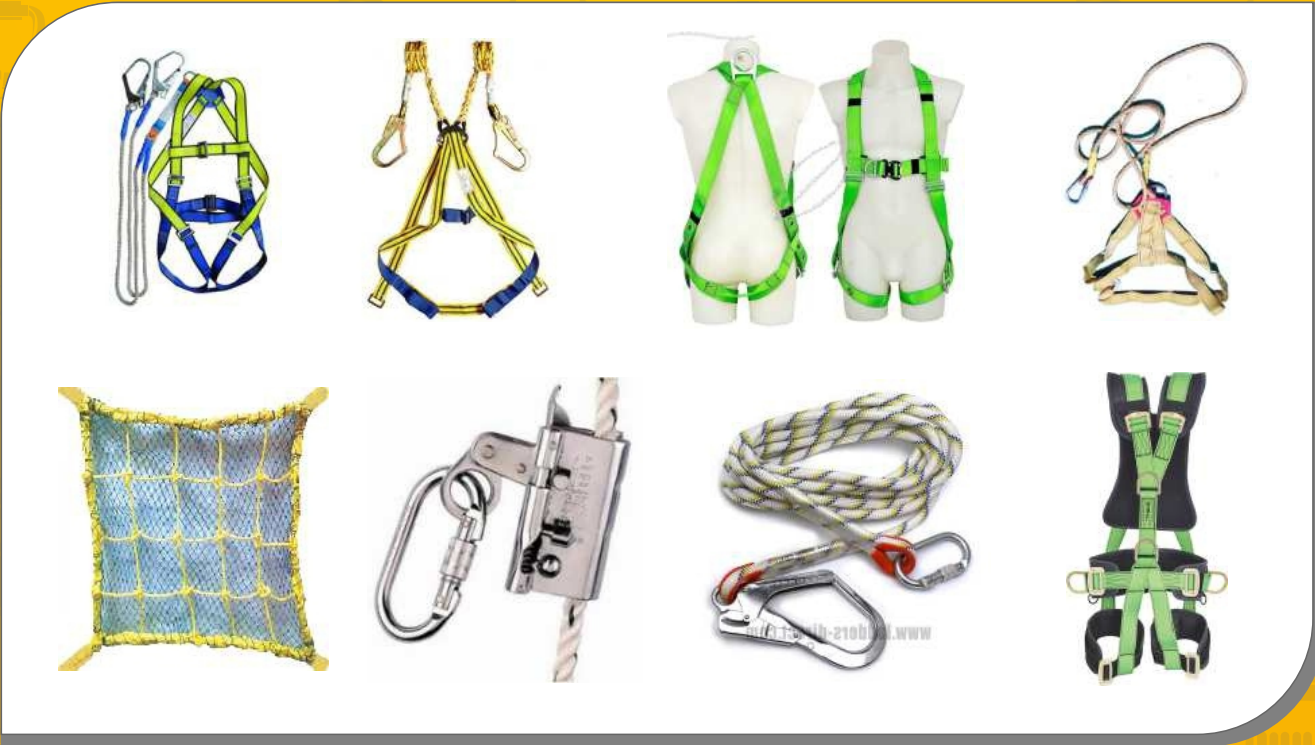

YELLOW LINE

SAFETY MALL

HEAD & FACE PROTECTION

HELMETS & SHIELDS

EAR PLUG / MASK / BOUFFANT CAP

GOGGLES

HAND PROTECTION

KNITTED / COTTON / CUT PROOF

LEATHER

RUBBER / NITRILE / PVC / ELECTRIC

FOOT PROTECTION

REXINE + PVC

LEATHER + PU & RUBBER

GUMBOOTS

BODY PROTECTION

FALL PROTECTION

ROAD SAFETY

FIRE SAFETY

FIRST AID

LIGHTS

SIGN BOARD

OTHER ITEMS

YELLOW LINE SAFETY MALL

TOP BRANDS